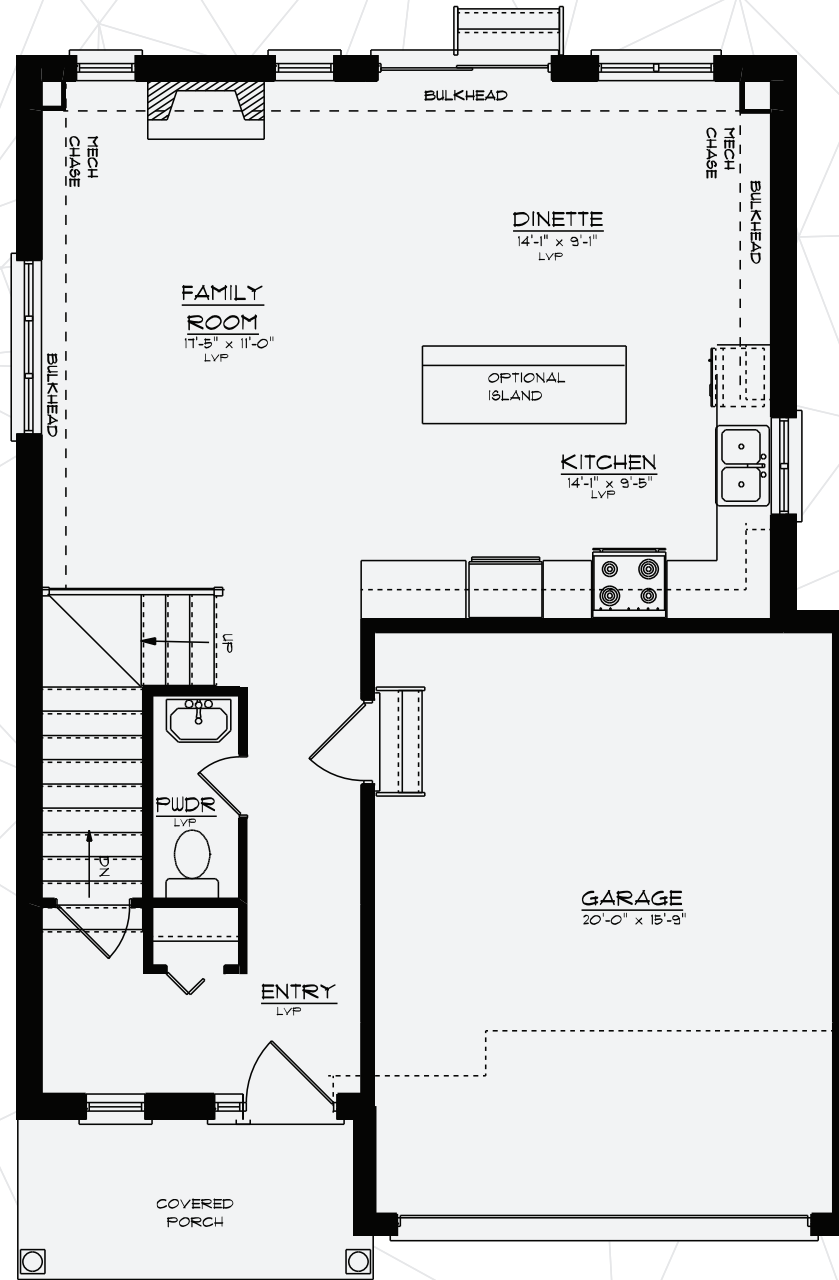

FAIRGROUNDS
STRATFORD

The Elborn

Single Family 39' Lot

Square Footage: 1,681

Bedrooms: 3

Bathrooms: 2.5

Storeys: 2

3 bedroom, 2 storey, 2 1/2 baths,
oversized single garage door, open
concept main floor, second floor
laundry, second storey study area.

**Bromberg
Homes**

Division of Werner Bromberg Ltd.

www.bromberghomes.com

The Elborn

Single Family 39' Lot

Square Footage: 1,681

Bedrooms: 3

Bathrooms: 2.5

Storeys: 2

3 bedroom, 2 storey, 2 1/2 baths, oversized single garage door, open concept main floor, second floor laundry, second storey study area.

www.bromberghomes.com

Main Floor
739 Sq. Ft.

Upper Floor
942 Sq. Ft.