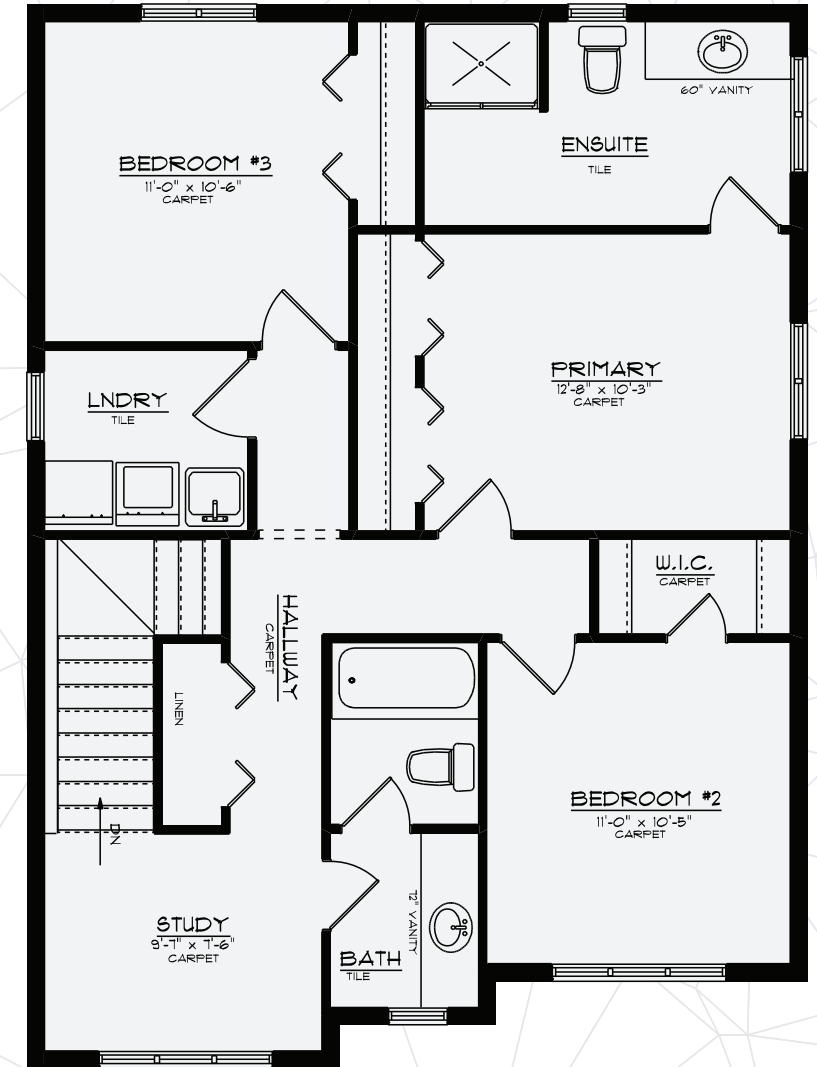

FAIRGROUNDS
STRATFORD

The Elborn

Single Family 39' Lot

Square Footage: 1,681

Bedrooms: 3

Bathrooms: 2.5

Storeys: 2

3 bedroom, 2 storey, 2 1/2 baths,
oversized single garage door, open
concept main floor, second floor
laundry, second storey study area.

**Bromberg
Homes**

Division of Werner Bromberg Ltd.

www.bromberghomes.com

The Elborn

Single Family 39' Lot

Square Footage: 1,681

Bedrooms: 3

Bathrooms: 2.5

Storeys: 2

3 bedroom, 2 storey, 2 1/2 baths, oversized single garage door, open concept main floor, second floor laundry, second storey study area.

www.bromberghomes.com

Main Floor
739 Sq. Ft.

Upper Floor
942 Sq. Ft.